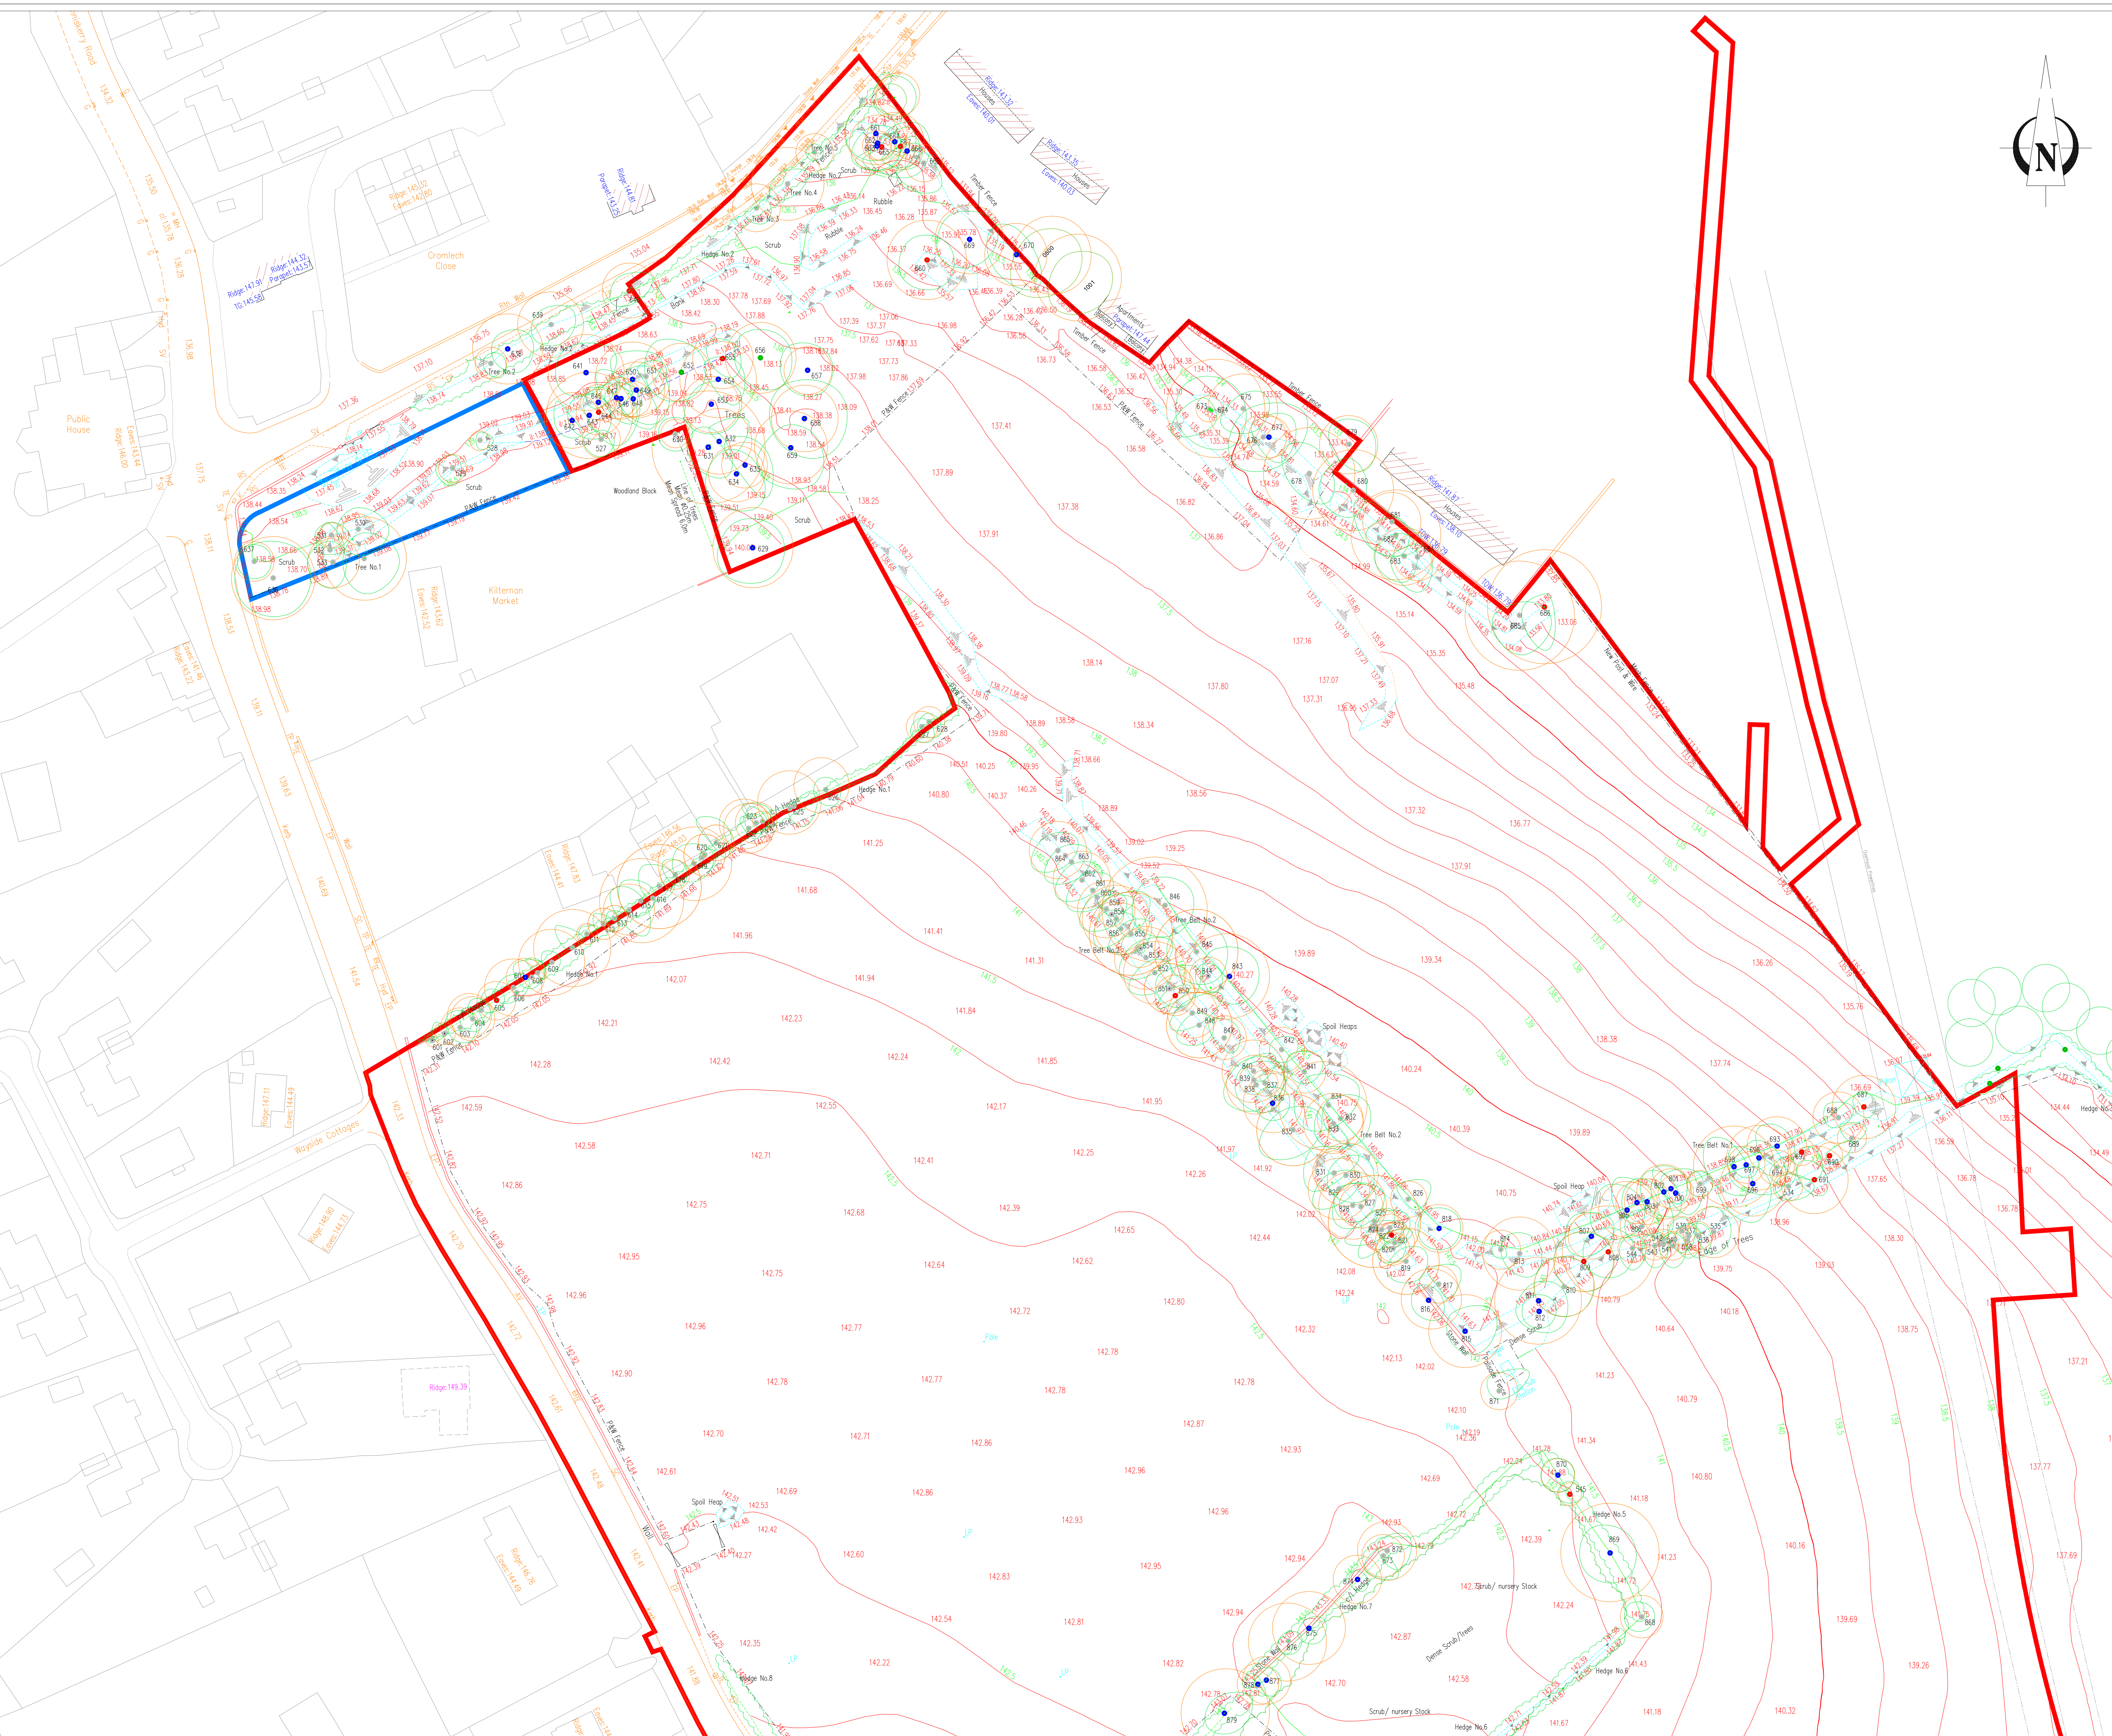

Notes:

BS5837: 2012 – Category Retention Rating

- **Category U Trees** – Trees in such a condition that any existing value would be lost within 10 years or being recommended for removal sound arboricultural practice.
 - **Category A Trees** – Trees of high quality/value with a min. of 40 years life expectancy.
 - **Category B Trees** – Trees of moderate quality/value with a min. of 20 years life expectancy.
 - **Category C Trees** – Trees of low quality/value with a min. of 10 years life expectancy.
- Sub Categories
- 1 – Mainly Arboricultural values
 - 2 – Mainly Landscape values
 - 3 – Mainly cultural and conservation values.

ARBORIST ASSOCIATES LTD.
 94 BALLYBAWN COTTAGES, ENNISKERRY, CO. WICKLOW
 TEL: 01-2742011 / 087-2629589

TITLE: Tree Constraints Plan

Site: Kiltannon Village SHD
 Residential Development at Lands at
 Wayside, Enniskerry Rd, Kiltannon, Dublin 18

DATE: Dwg No: KVL001 Part 1 Scale 1:500 © AO